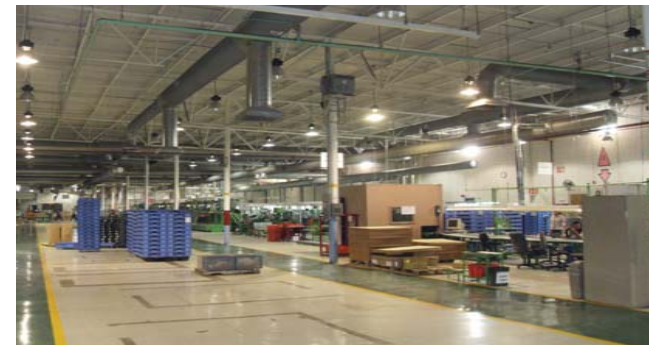

WAREHOUSE / MANUFACTURING SPACE AVAILABLE

FOSTER AMERICA - CD. JUAREZ, MEXICO

AVAILABLE
94,000 SF
7.38 ACRES

INDUSTRIAL
FACILITY

For information please contact:

Rex Maingot, SIOR, CCIM
T (915) 585 3883
C (915) 727 2287
rex.maingot@teamnafta.com

TeamNAFTA
221 North Kansas, Suite 2100
El Paso, Texas 79901

www.TeamNAFTA.com

WAREHOUSE / MANUFACTURING SPACE AVAILABLE

FOSTER AMERICA - CD. JUAREZ, MEXICO

PROPERTY FEATURES

BUILDING SIZE:	94,000 SF
LAND:	7.38 ACRES
TRANSFORMER CAPACITY:	1,000 KVA
DOCK DOORS:	12 + 1 grade level
CLEAR HEIGHT:	18'
FIRE PROTECTION:	Hoses and Pumps
TRAILER PARKING:	Available
AUTO PARKING:	+ / - 50